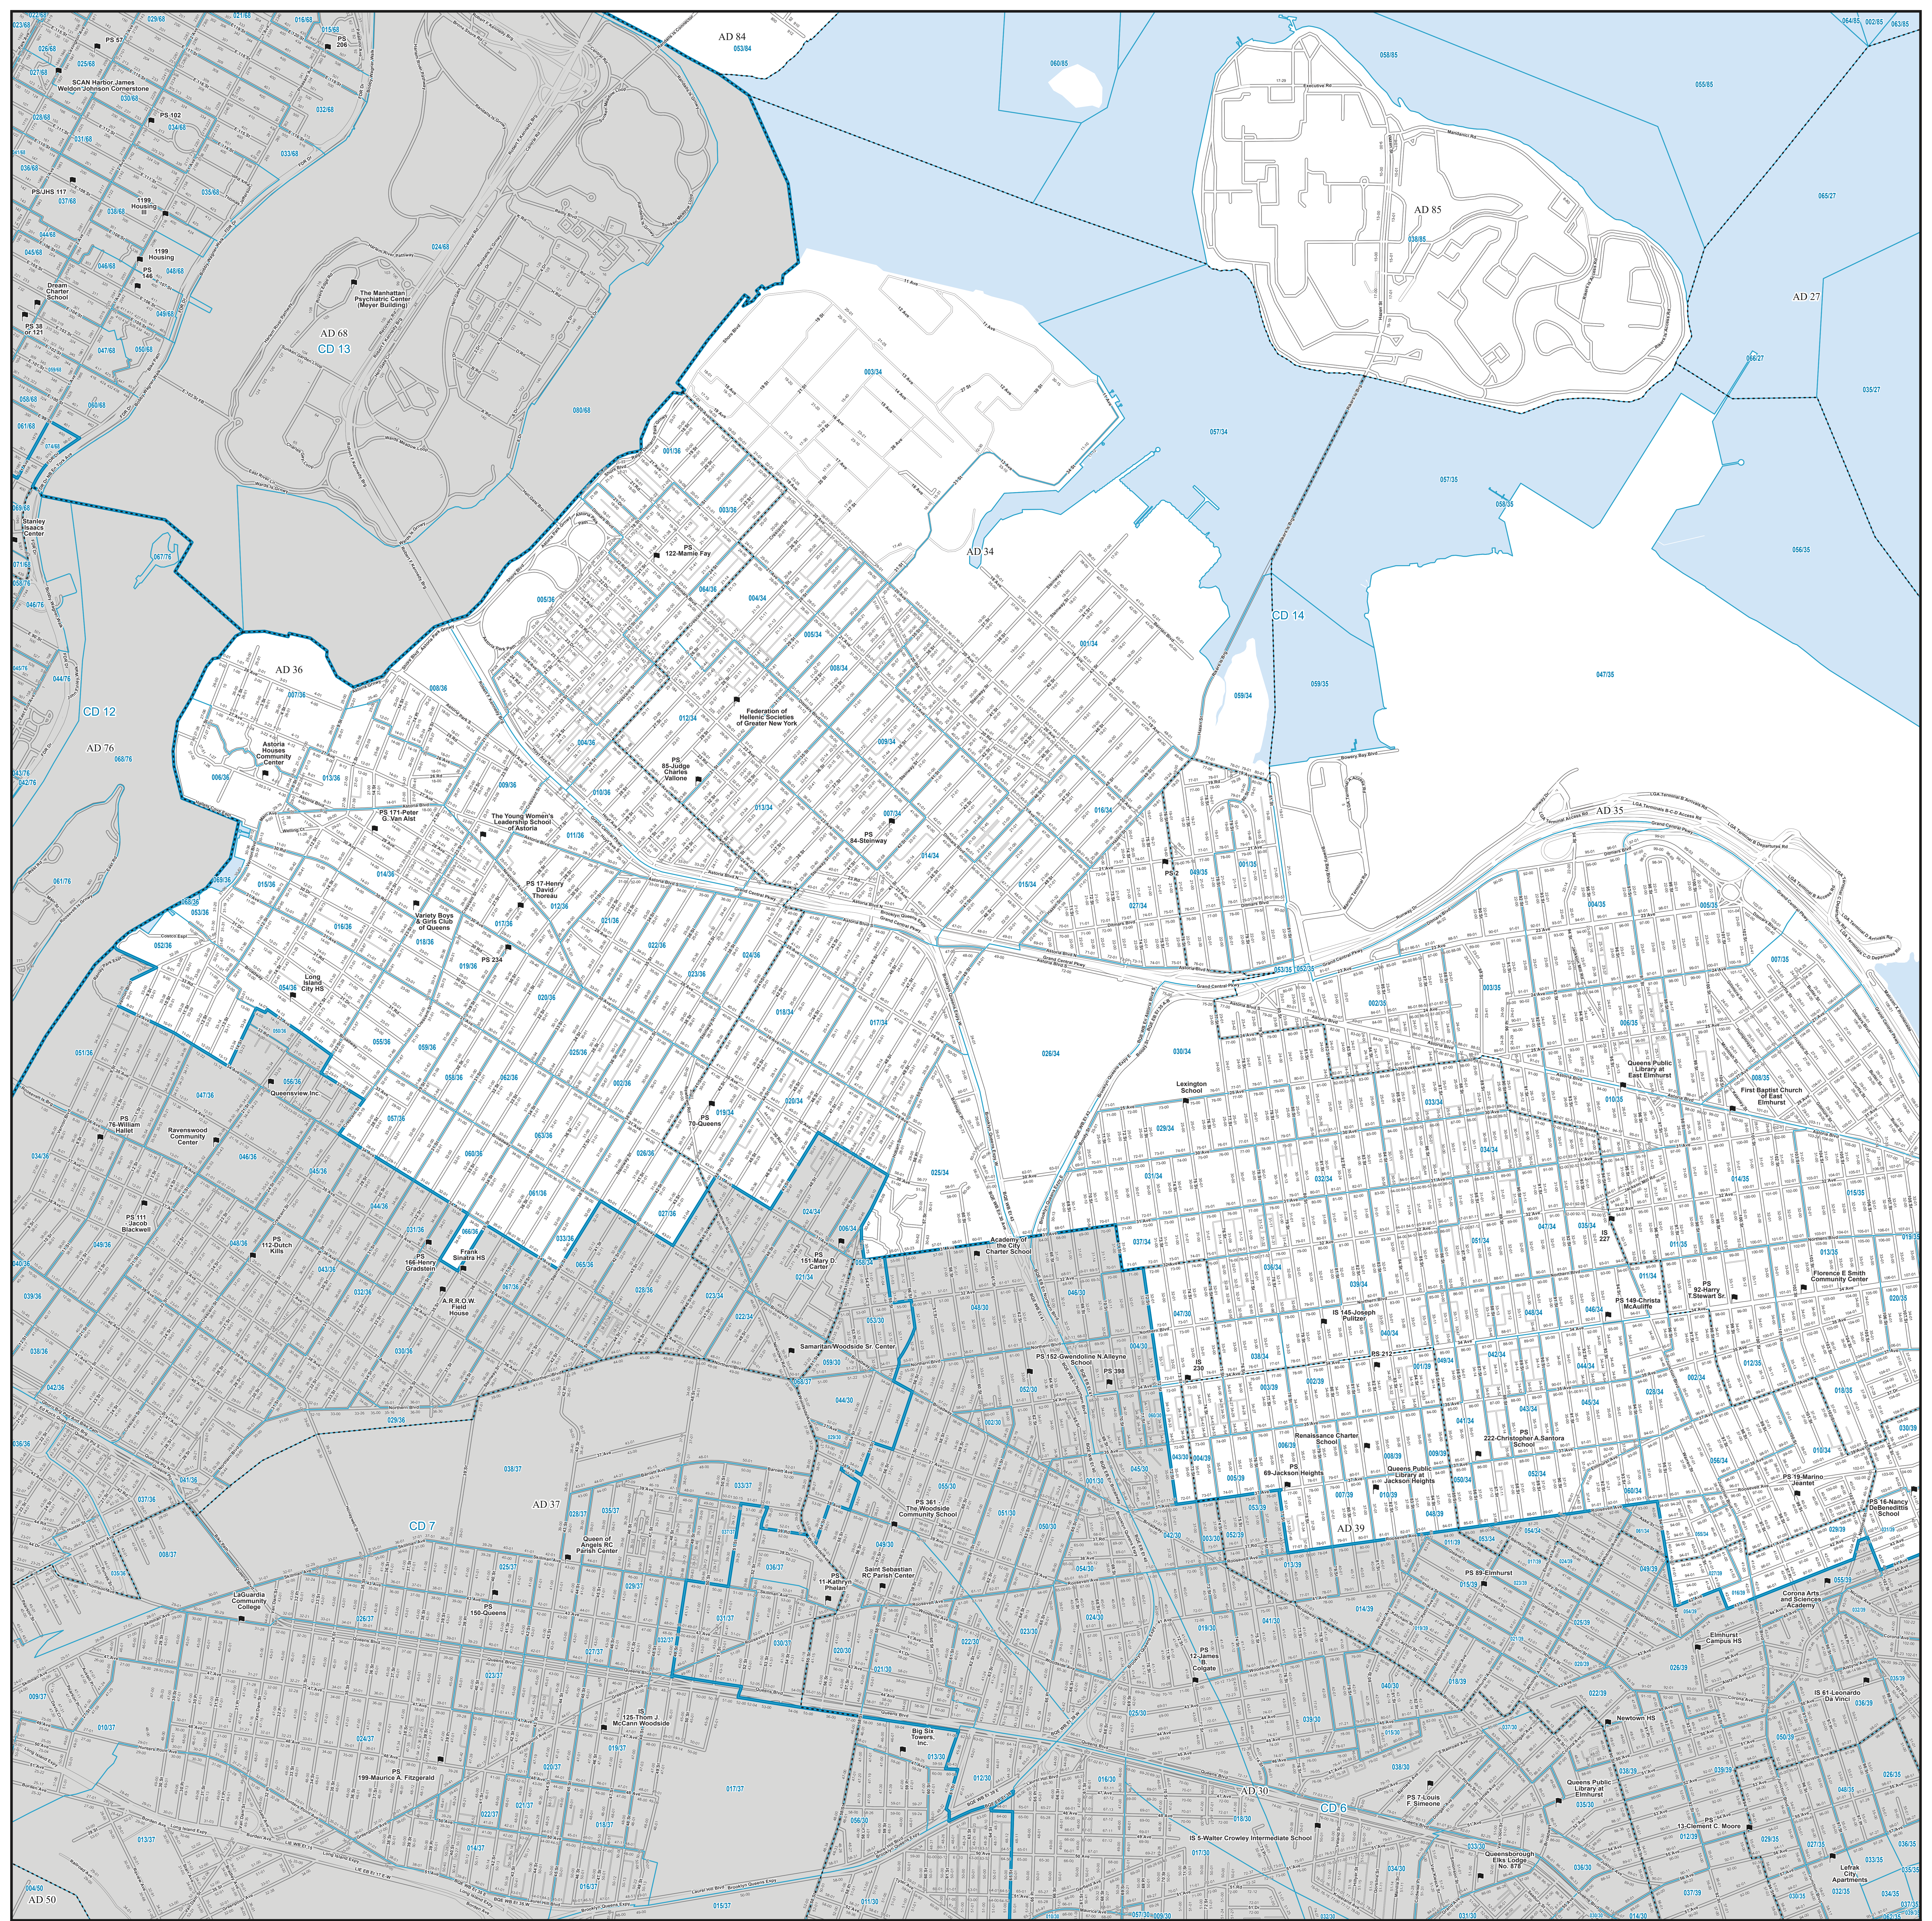

**NOTES**

0 0.25 0.5 1 Miles

■ Polling Place  
□ Election District  
□ Assembly District  
□ Congressional District

Locations of Polling Places are subject to change.  
 — Streets  
 Water

**Source Data Statement:**  
All data available at <https://opendata.cityofnewyork.us/>