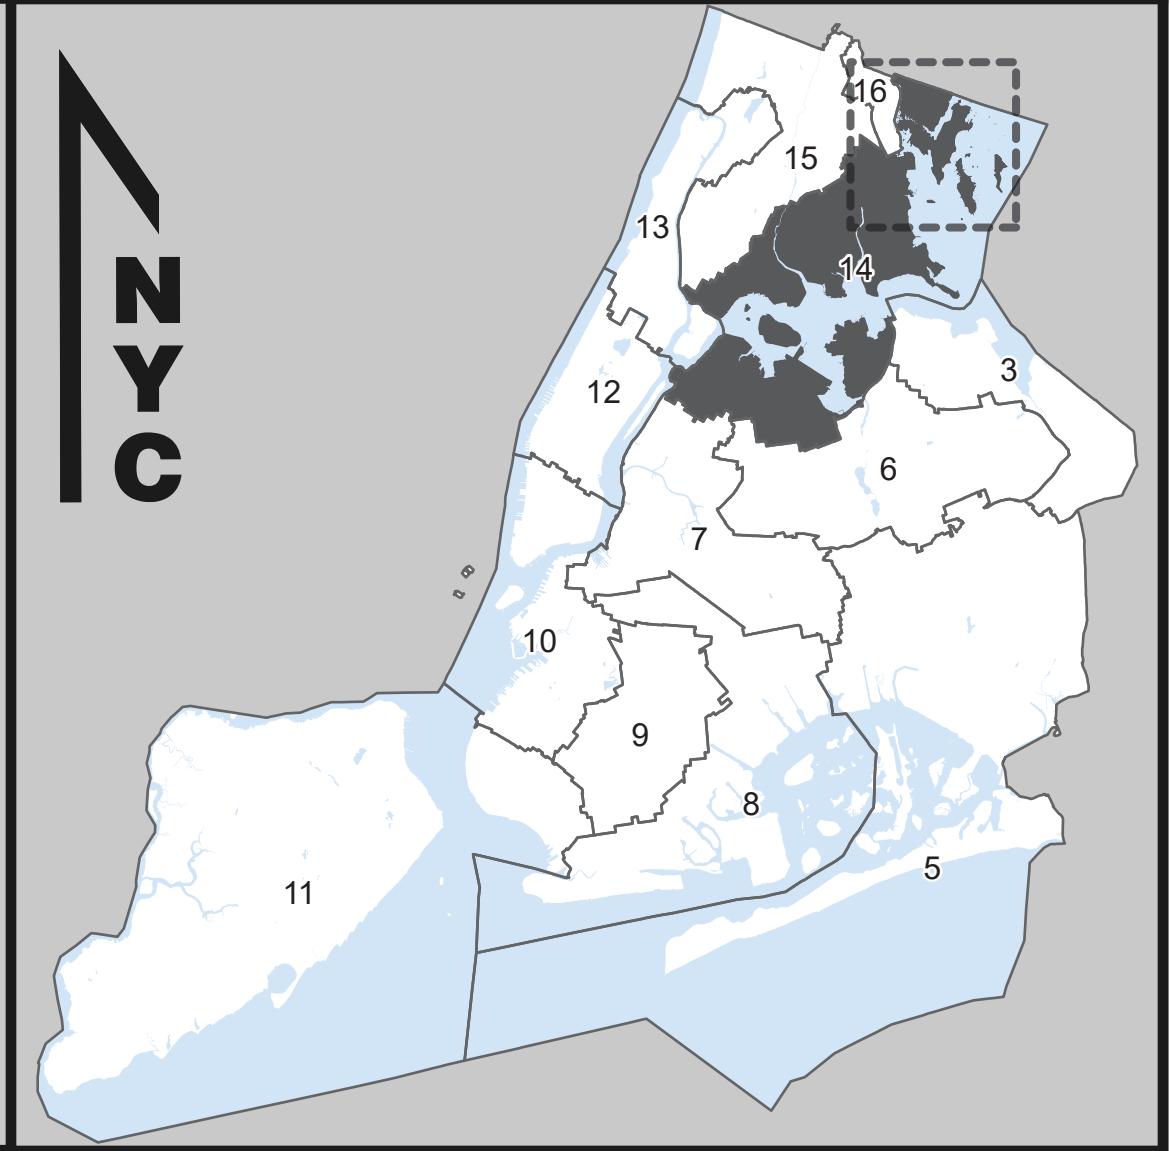

**Board of Elections**  
in the City of New York

**Congressional District**  
**14**  
Part 1 of 5  
Bronx and Queens

NOTES

Board of Elections in the City of New York  
Created: 3/14/2024

Miles  
0 0.25 0.5 1

- Polling Place
- Election District
- Assembly District
- Congressional District
- Streets
- Water

Locations of Polling Places are subject to change.

**Source Data Statement:**  
All data available at <https://opendata.cityofnewyork.us/>

**Board of Elections**  
in the City of New York

**CONGRESSIONAL DISTRICT**  
**14**  
Part 2 of 5  
**Bronx and Queens**

**NOTES**

**Legend:**

- Polling Place
- Election District
- Assembly District
- Congressional District
- Streets
- Water