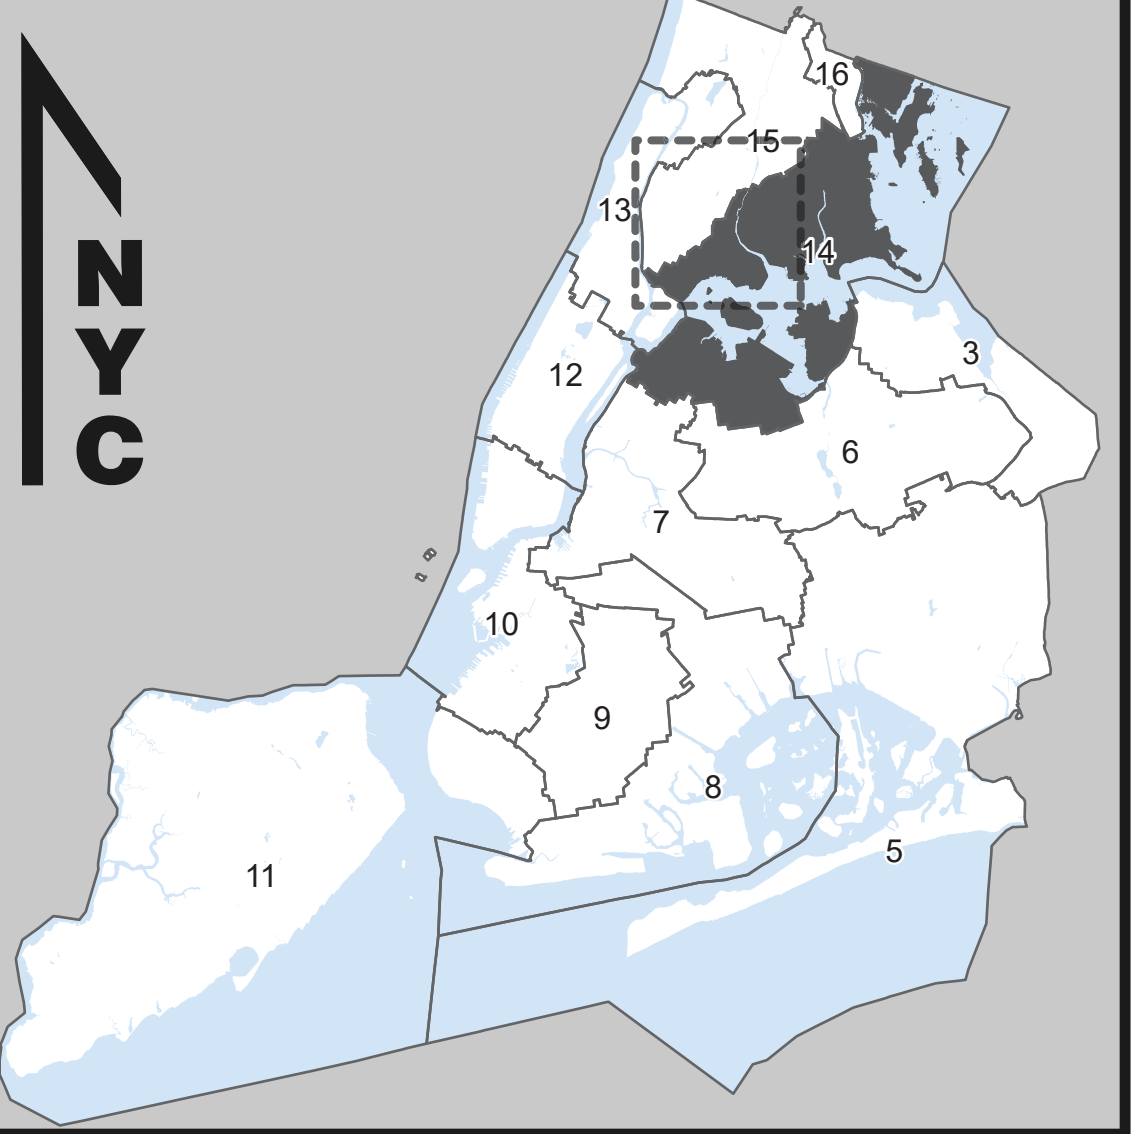

**Board of Elections**  
in the City of New York

**CONGRESSIONAL DISTRICT**  
**14**  
Part 2 of 5  
**Bronx and Queens**

**NOTES**

**Legend:**

- Polling Place
- Election District
- Assembly District
- Congressional District
- Streets
- Water

**Source Data Statement:**  
All data available at <https://opendata.cityofnewyork.us/>

**Board of Elections**  
in the City of New York

**CONGRESSIONAL DISTRICT**  
**14**  
Part 3 of 5  
Bronx and Queens