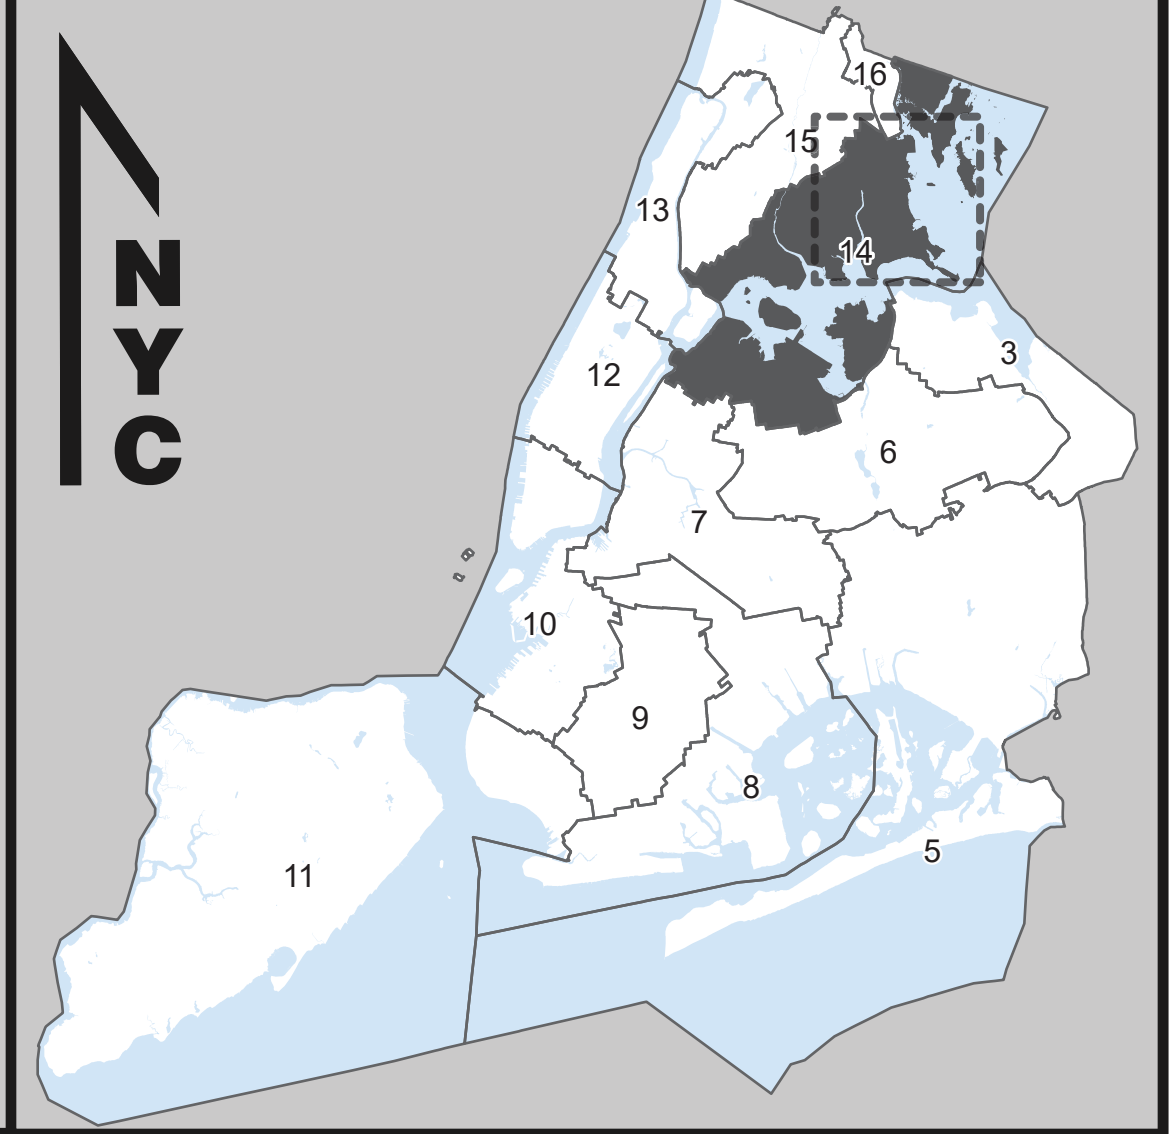

Board of Elections
in the City of New York

CONGRESSIONAL DISTRICT
14
Part 3 of 5
Bronx and Queens

NOTES

0 0.25 0.5 1 Miles

■ Polling Place
□ Election District
□ Assembly District
□ Congressional District

Locations of Polling Places are subject to change.
— Streets
Water

Source Data Statement:
All data available at <https://opendata.cityofnewyork.us/>