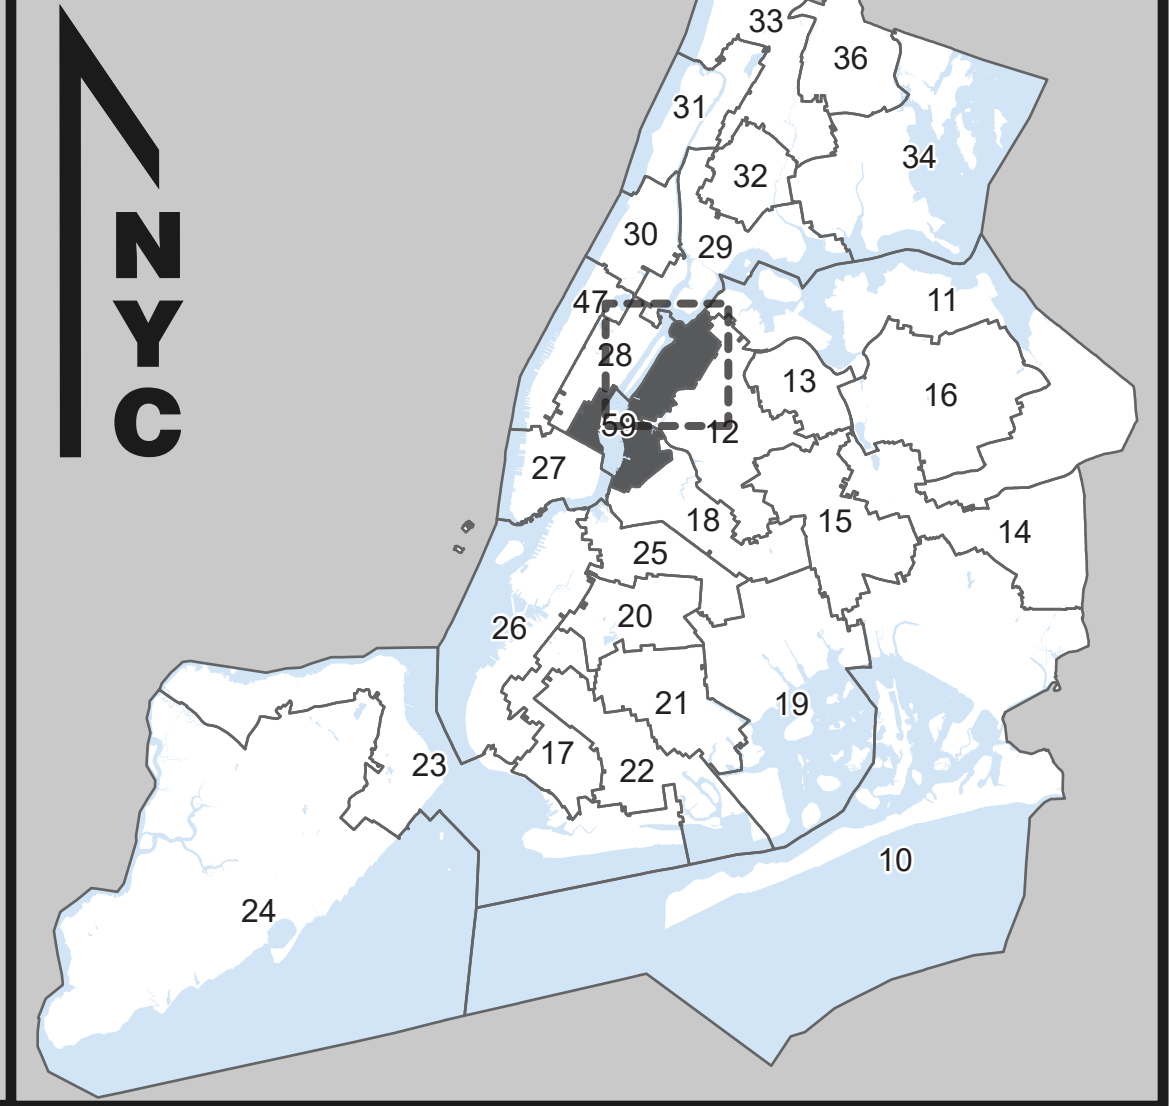

Board of Elections
in the City of New York

Senate District
59
Part 1 of 2
New York, Kings and Queens

NOTES

Board of Elections in the City of New York
Created: 11/27/2023

0 0.25 0.5 1
Miles

- Polling Place
- Election District
- Assembly District
- Senate District
- Streets
- Water

Locations of Polling Places are subject to change.

Source Data Statement:
All data available at <https://opendata.cityofnewyork.us/>

Board of Elections
in the City of New York

Senate District
59
Part 2 of 2
New York, Kings and Queens