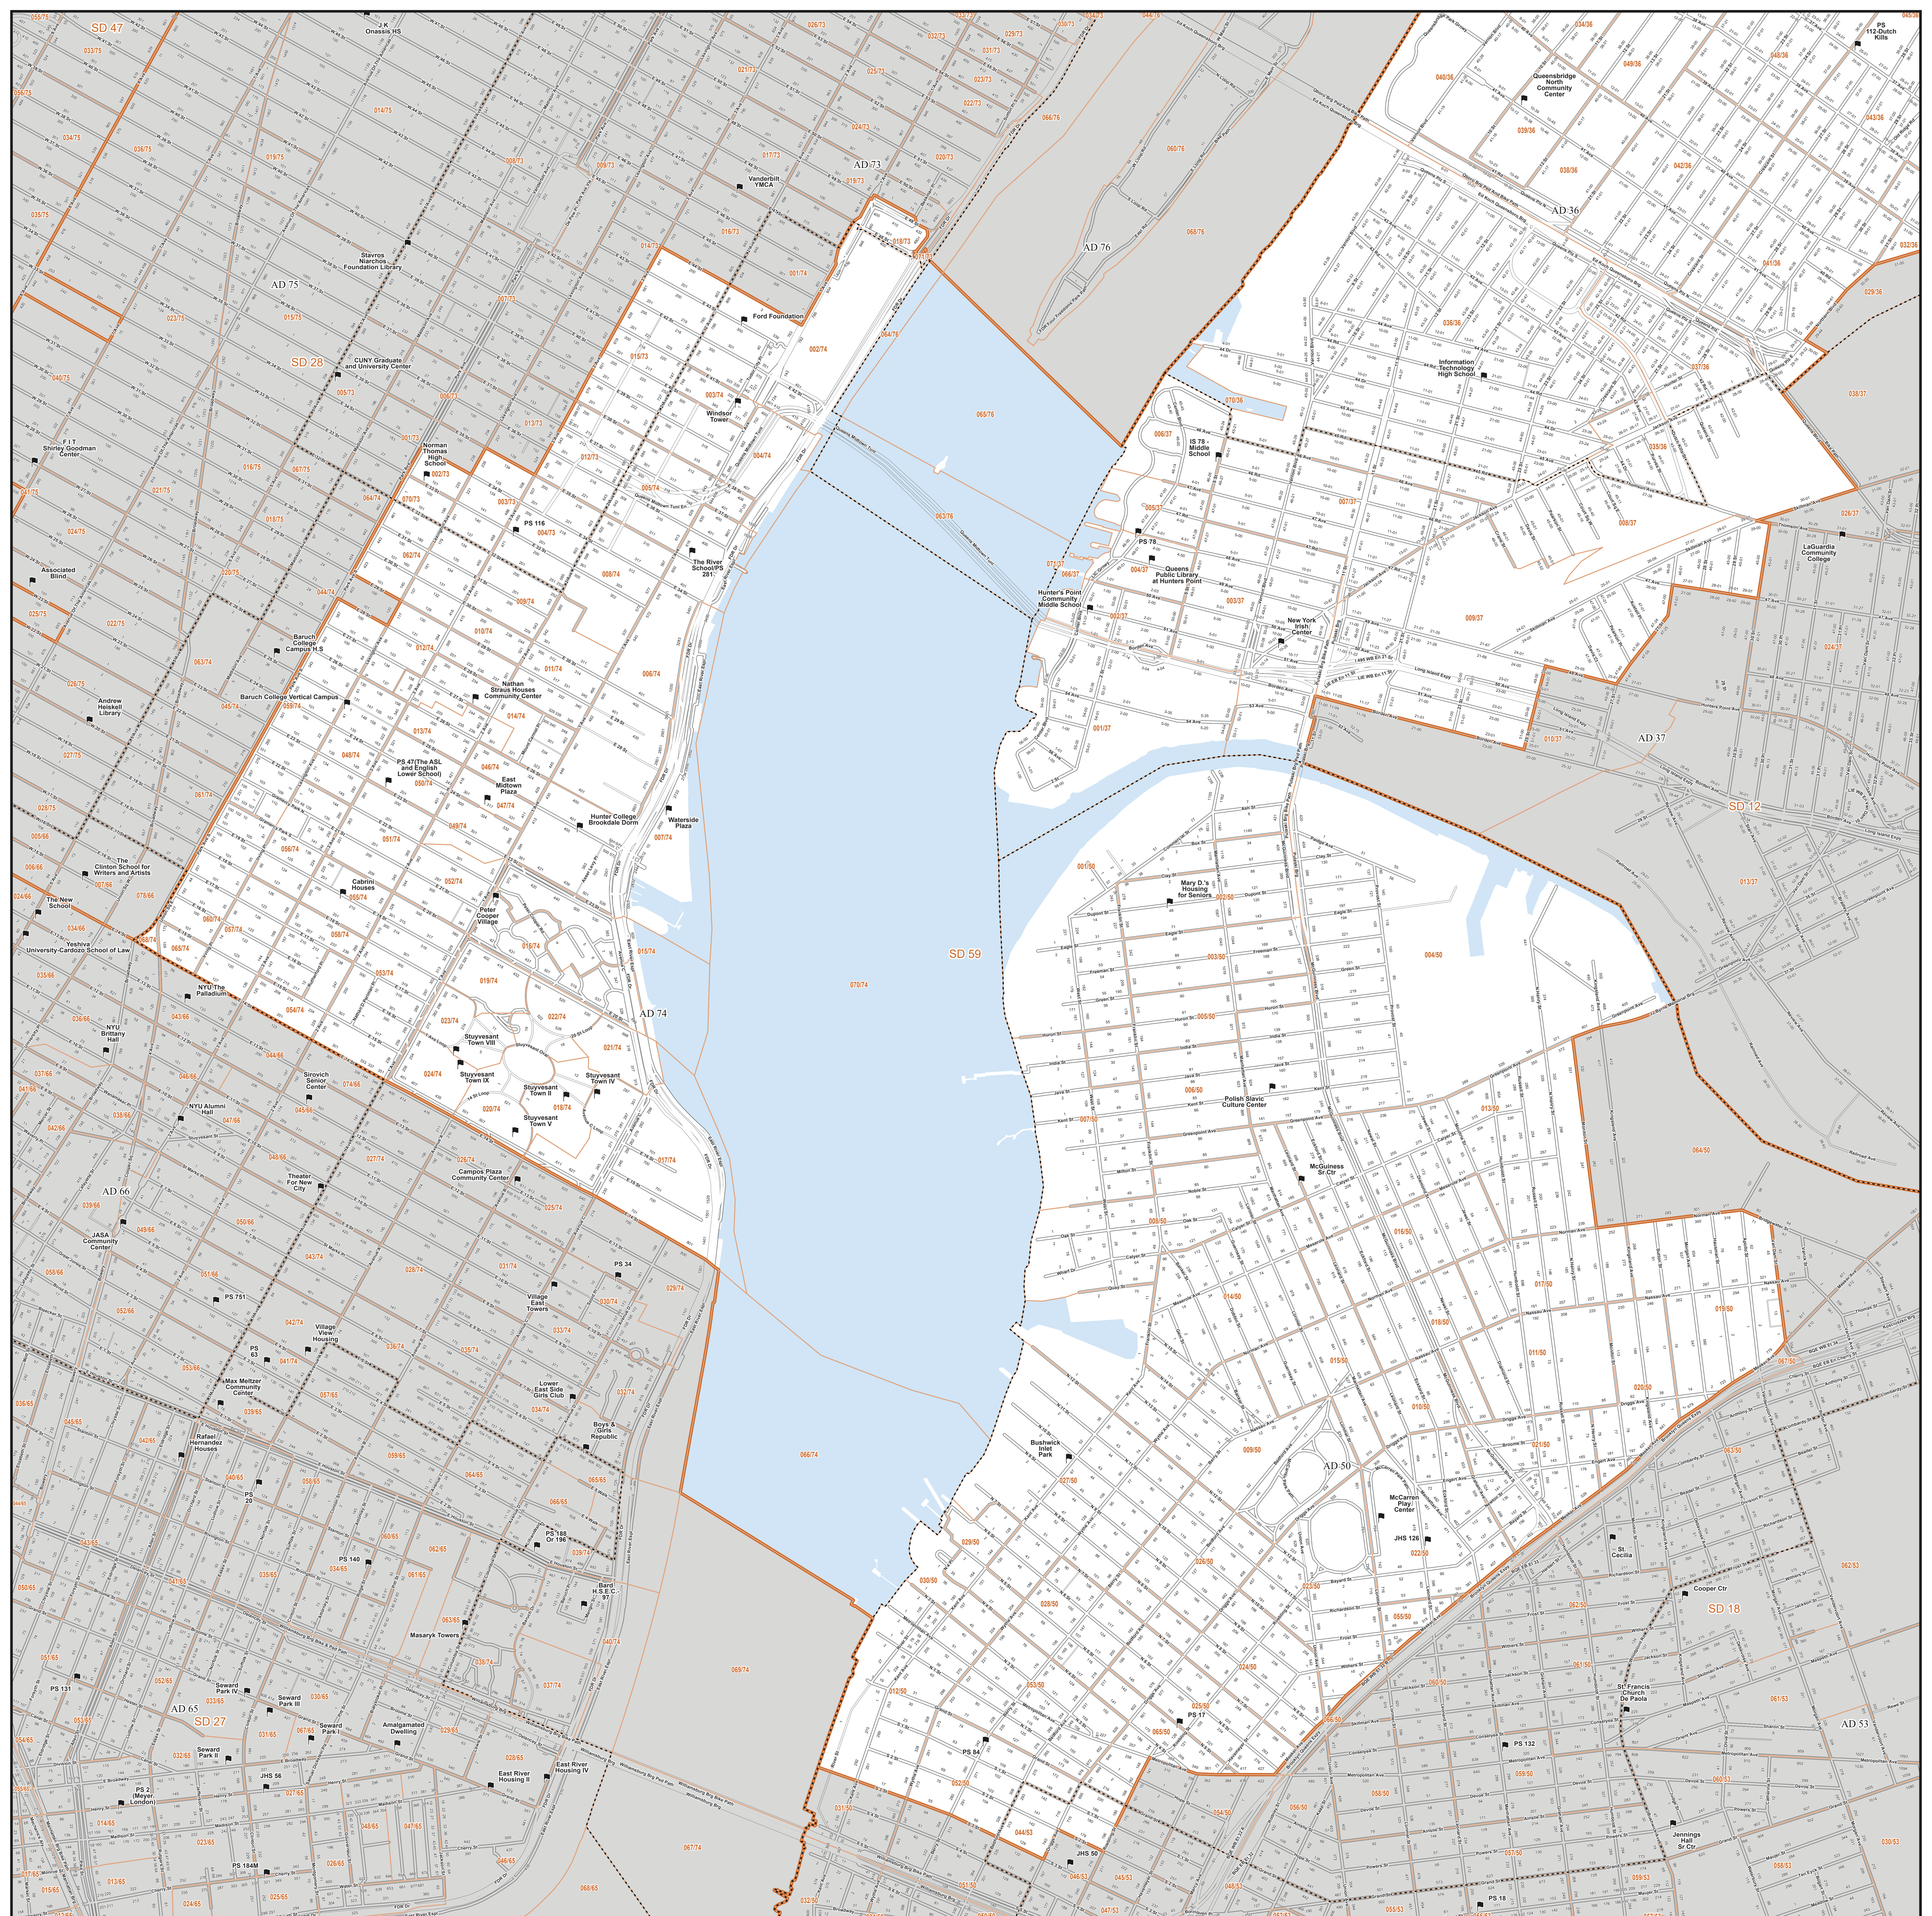

Board of Elections
in the City of New York

Senate District
59
Part 1 of 2
New York, Kings and Queens

NOTES

Board of Elections in the City of New York
Created: 11/27/2023

0 0.25 0.5 1
Miles

- Polling Place
- Election District
- Assembly District
- Senate District
- Streets
- Water

Locations of Polling Places are subject to change.

Source Data Statement:
All data available at <https://opendata.cityofnewyork.us/>

Board of Elections
in the City of New York

Senate District
59
Part 2 of 2
New York, Kings and Queens

NOTES

- Polling Place
- Locations of Polling Places are subject to change.
- ▭ Election District
- ▭ Assembly District
- ▭ Senate District
- Streets
- ▭ Water

Source Data Statement:
All data available at <https://opendata.cityofnewyork.us/>