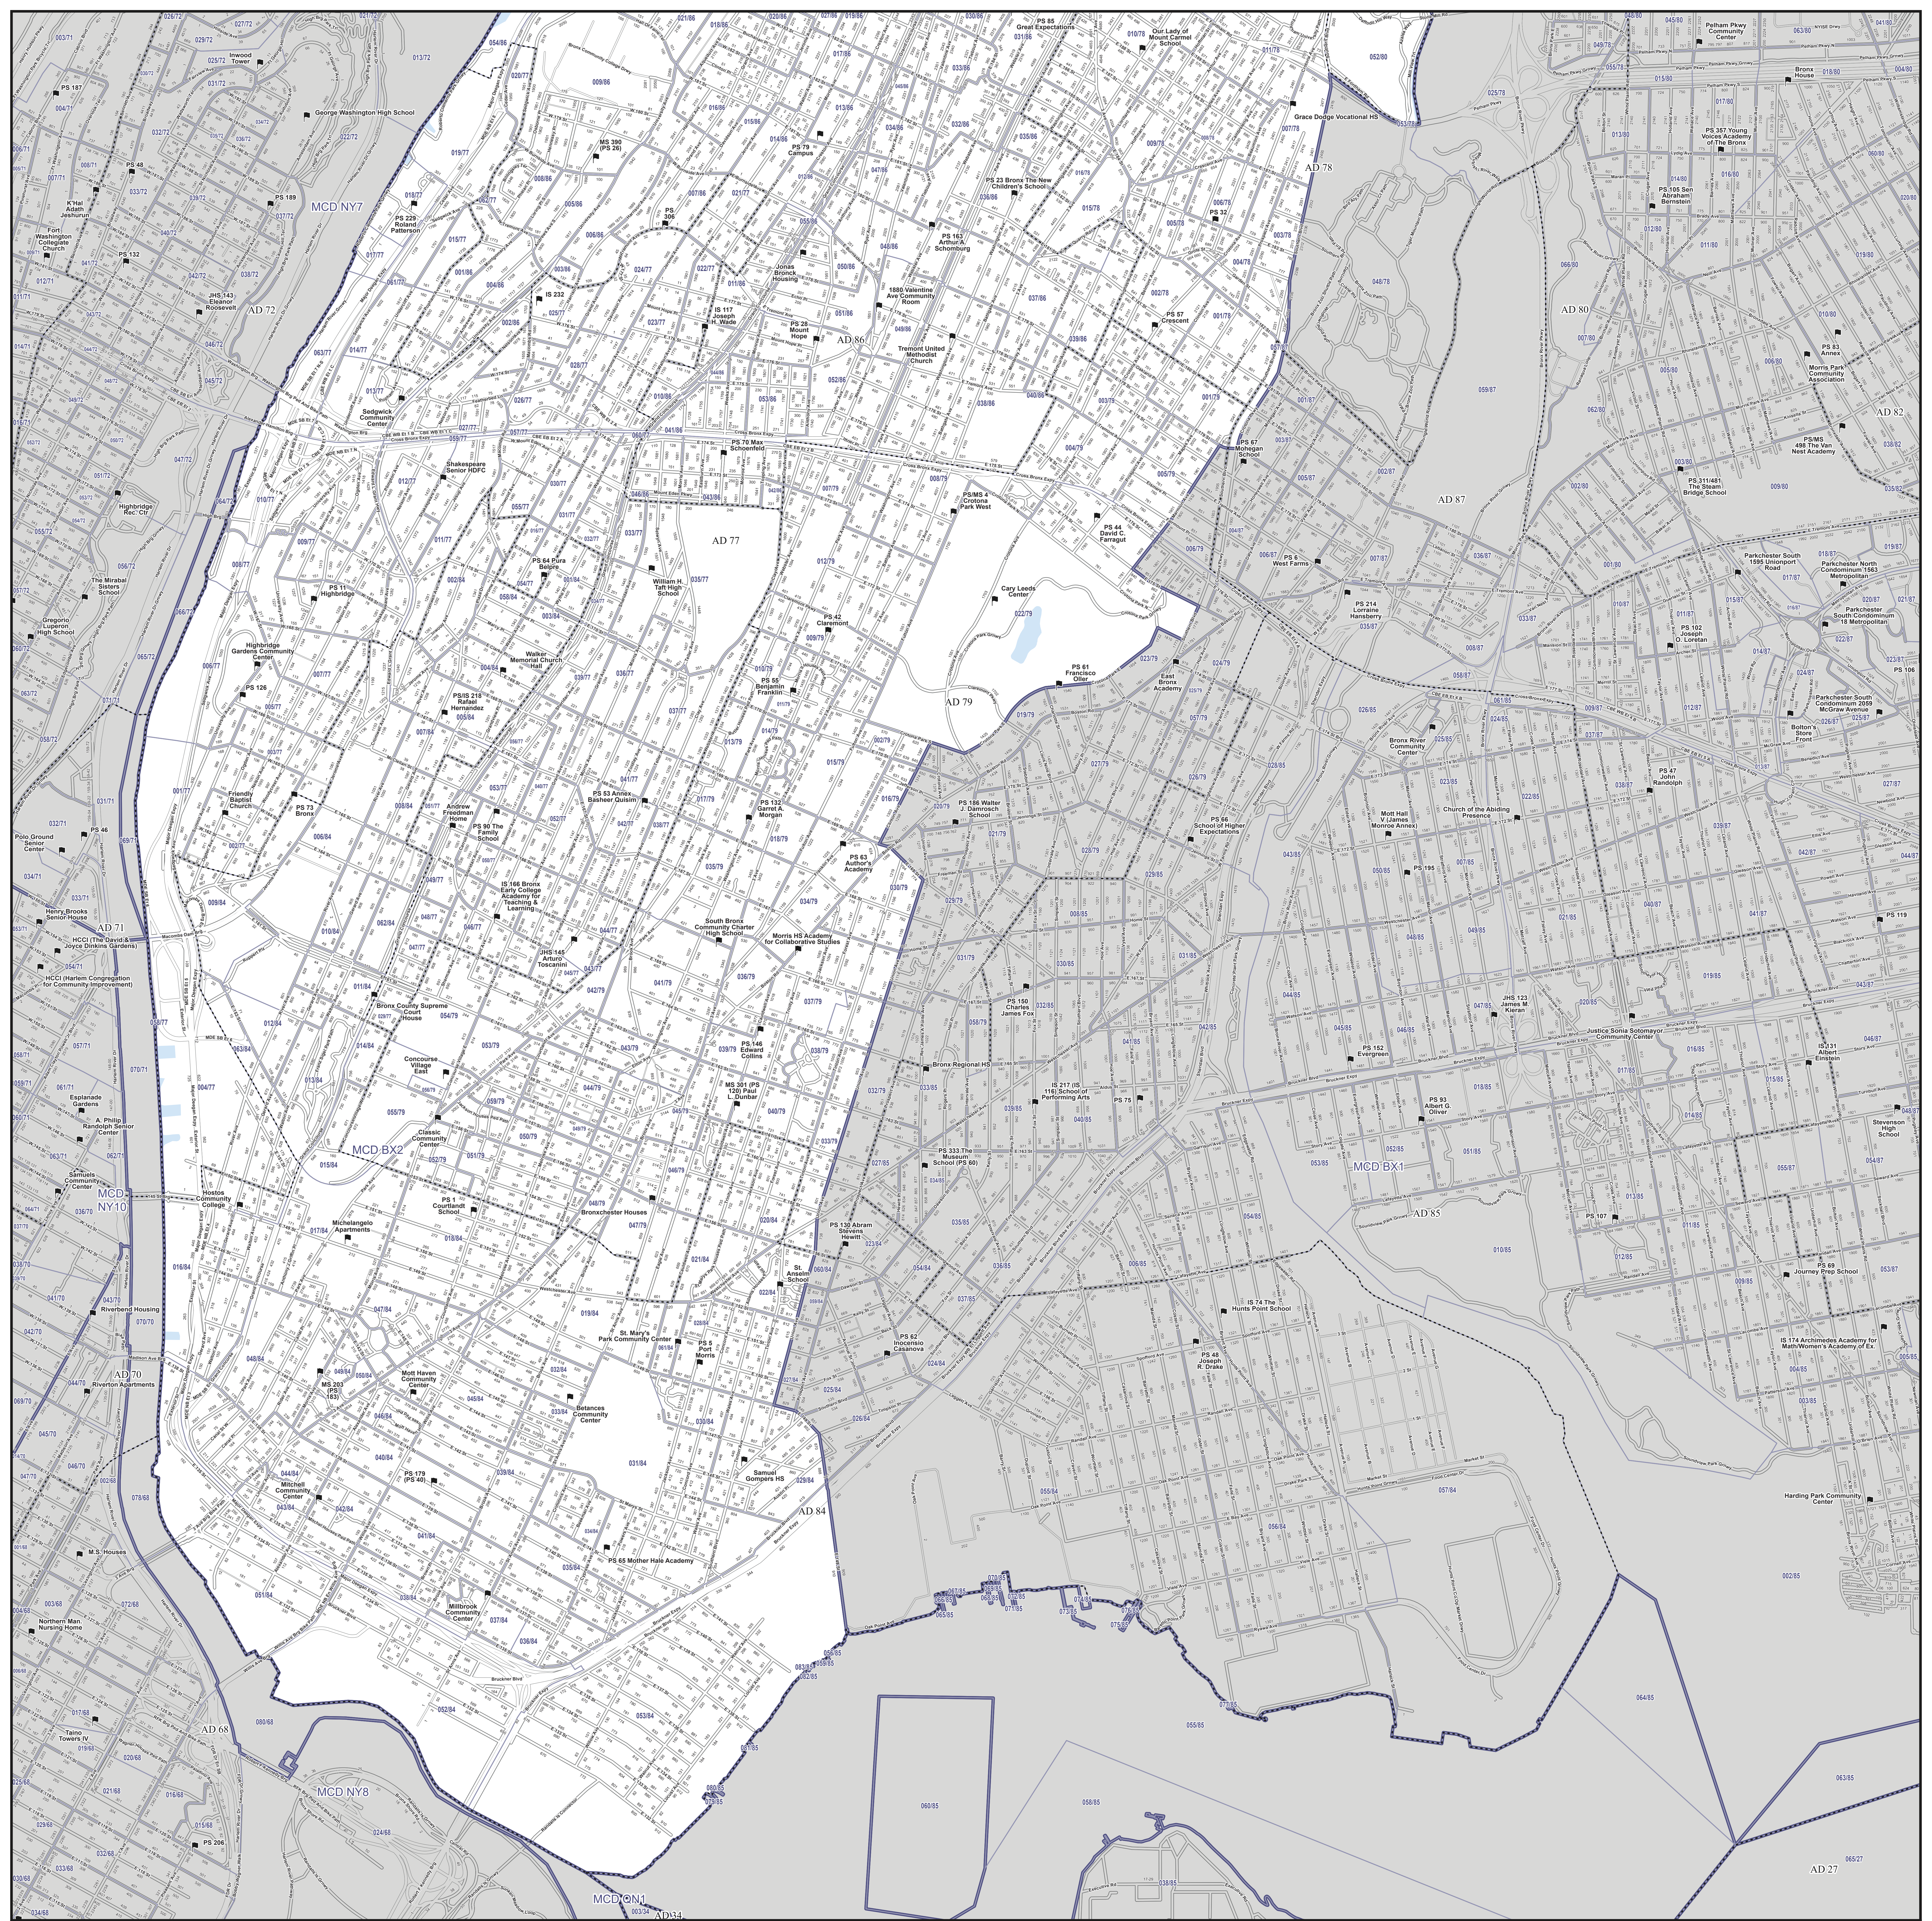

**Board of Elections**  
in the City of New York

**Municipal Court District**  
**2**  
Part 1 of 2  
Bronx

**NOTES**

**Scale:** 0 0.25 0.5 1 Miles

- Polling Place
- ▭ Election District
- ▭ Assembly District
- ▭ Municipal Court District
- Streets
- Water

Locations of Polling Places are subject to change.

**Source Data Statement:**  
All data available at <https://opendata.cityofnewyork.us/>

**Board of Elections**  
in the City of New York

**Municipal Court District**  
**2**  
Part 2 of 2  
Bronx

**NOTES**

Board of Elections in the City of New York  
Created: 12/12/2023

0 0.25 0.5 1 Miles

- Polling Place
- ▭ Election District
- ▭ Assembly District
- ▭ Municipal Court District
- Streets
- Water

Locations of Polling Places are subject to change.