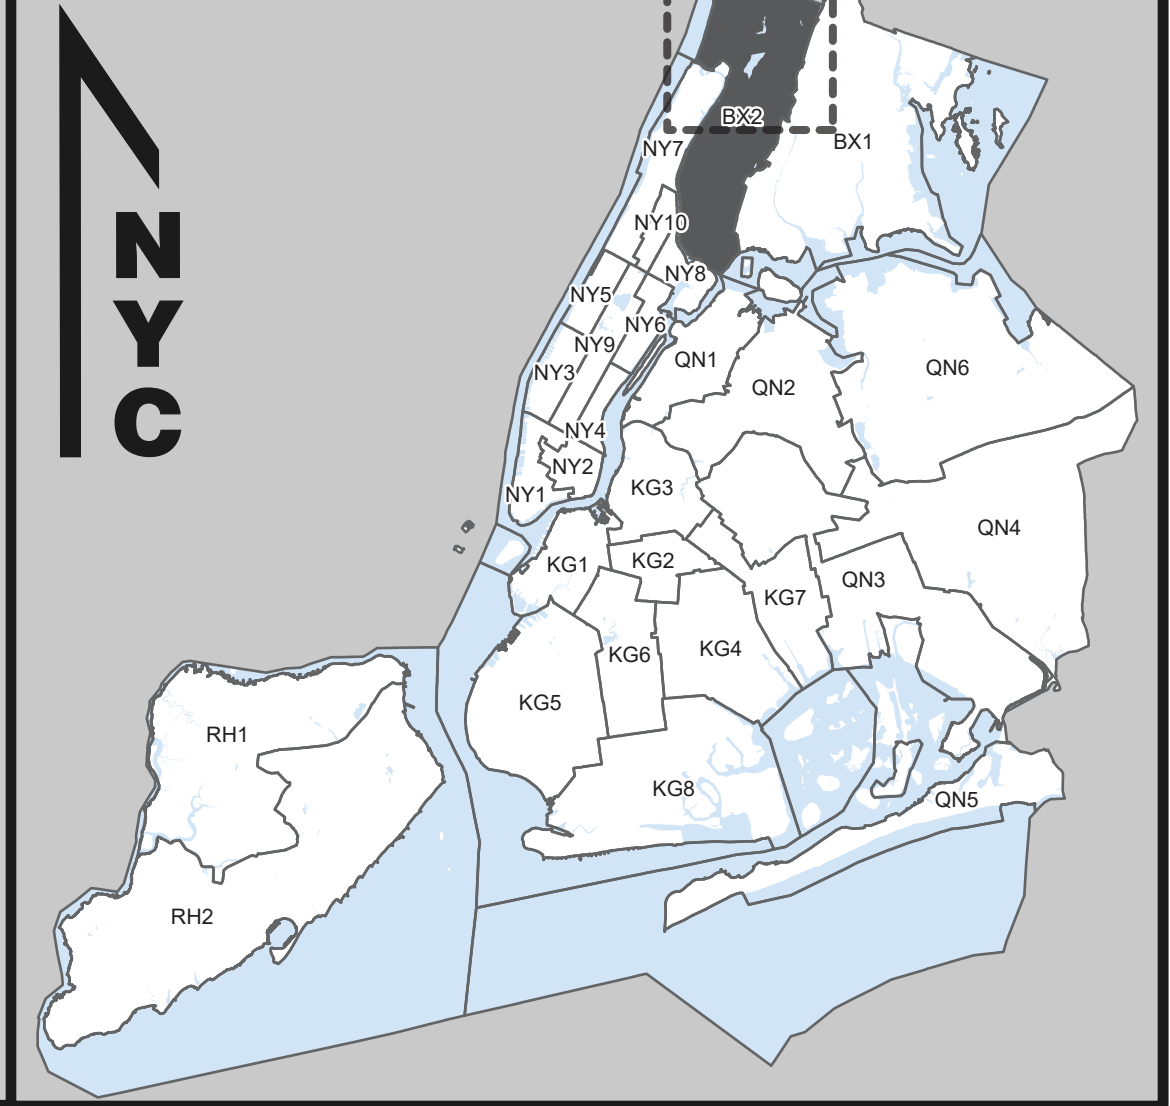

Board of Elections
in the City of New York

Municipal Court District
2
Part 1 of 2
Bronx

NOTES

Scale: 0 0.25 0.5 1 Miles

- Polling Place
- ▭ Election District
- ▭ Assembly District
- ▭ Municipal Court District
- Streets
- Water

Locations of Polling Places are subject to change.

Source Data Statement:
All data available at <https://opendata.cityofnewyork.us/>