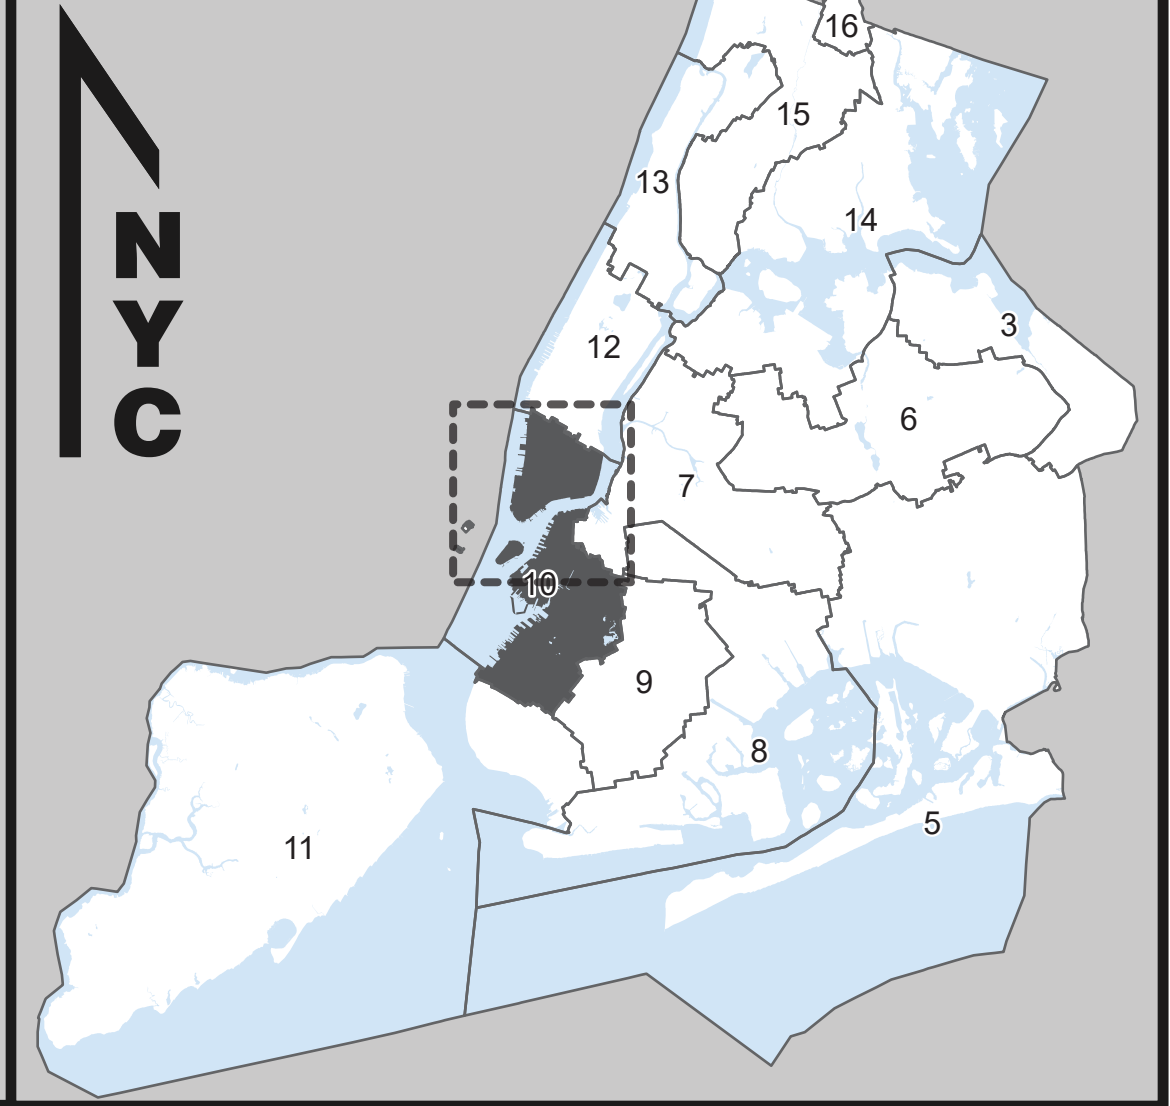

Board of Elections
in the City of New York

Congressional District
10
Part 1 of 2
New York and Kings

NOTES

Board of Elections in the City of New York
Created: 11/28/2023

Miles
0 0.25 0.5 1

- Polling Place
- Election District
- Assembly District
- Congressional District
- Streets
- Water

Locations of Polling Places are subject to change.

Source Data Statement:
All data available at <https://opendata.cityofnewyork.us/>

Board of Elections
in the City of New York

Congressional District
10
Part 2 of 2
New York and Kings

NOTES

Legend

- Polling Place
- Election District
- Assembly District
- Congressional District
- Streets
- Water

Scale
0 0.25 0.5 1 Miles

Source Data Statement:
All data available at <https://opendata.cityofnewyork.us/>