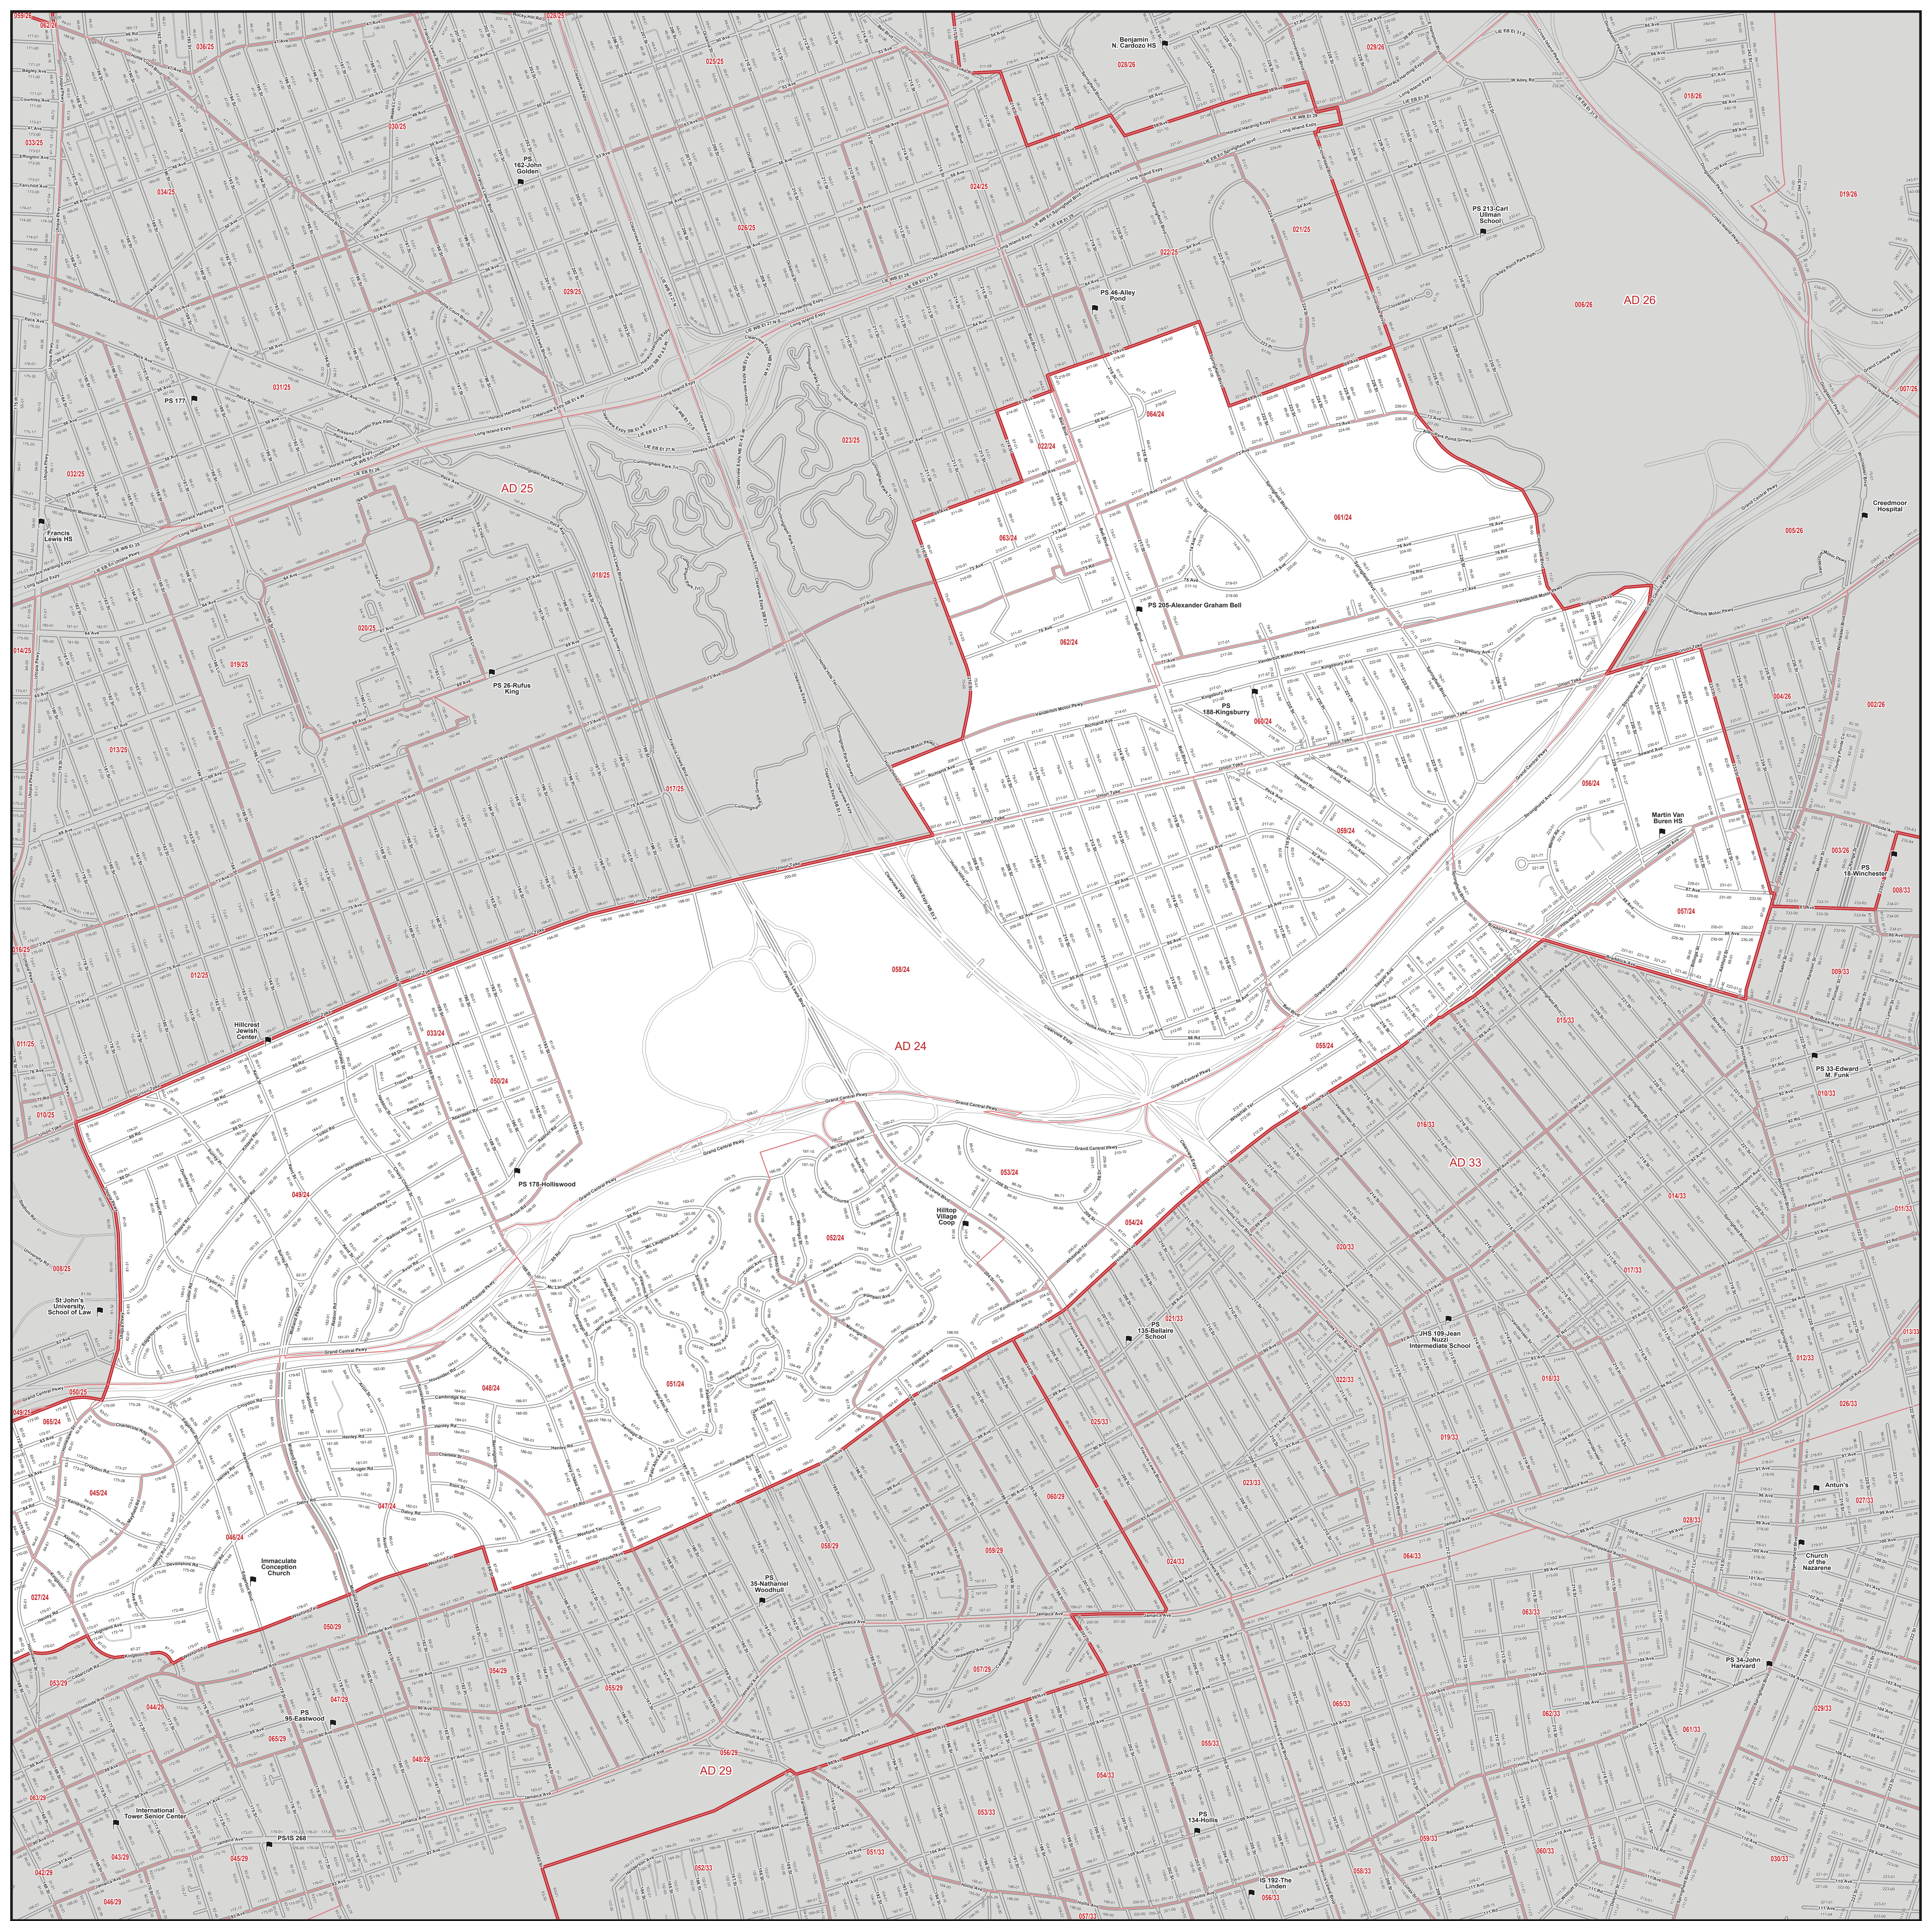

**Board of Elections**  
in the City of New York

Assembly District

**24**  
Part 1 of 2  
Queens

**NOTES**

Locations of Polling Places are subject to change.

**Source Data Statement:**  
All data available at <https://opendata.cityofnewyork.us/>

**Board of Elections**  
in the City of New York

**VOTE NYC**

Assembly District  
**24**  
Part 2 of 2  
Queens

NOTES	

Board of Elections in the City of New York  
Created: 11/13/2023

**Source Data Statement:**  
All data available at <https://opendata.cityofnewyork.us/>