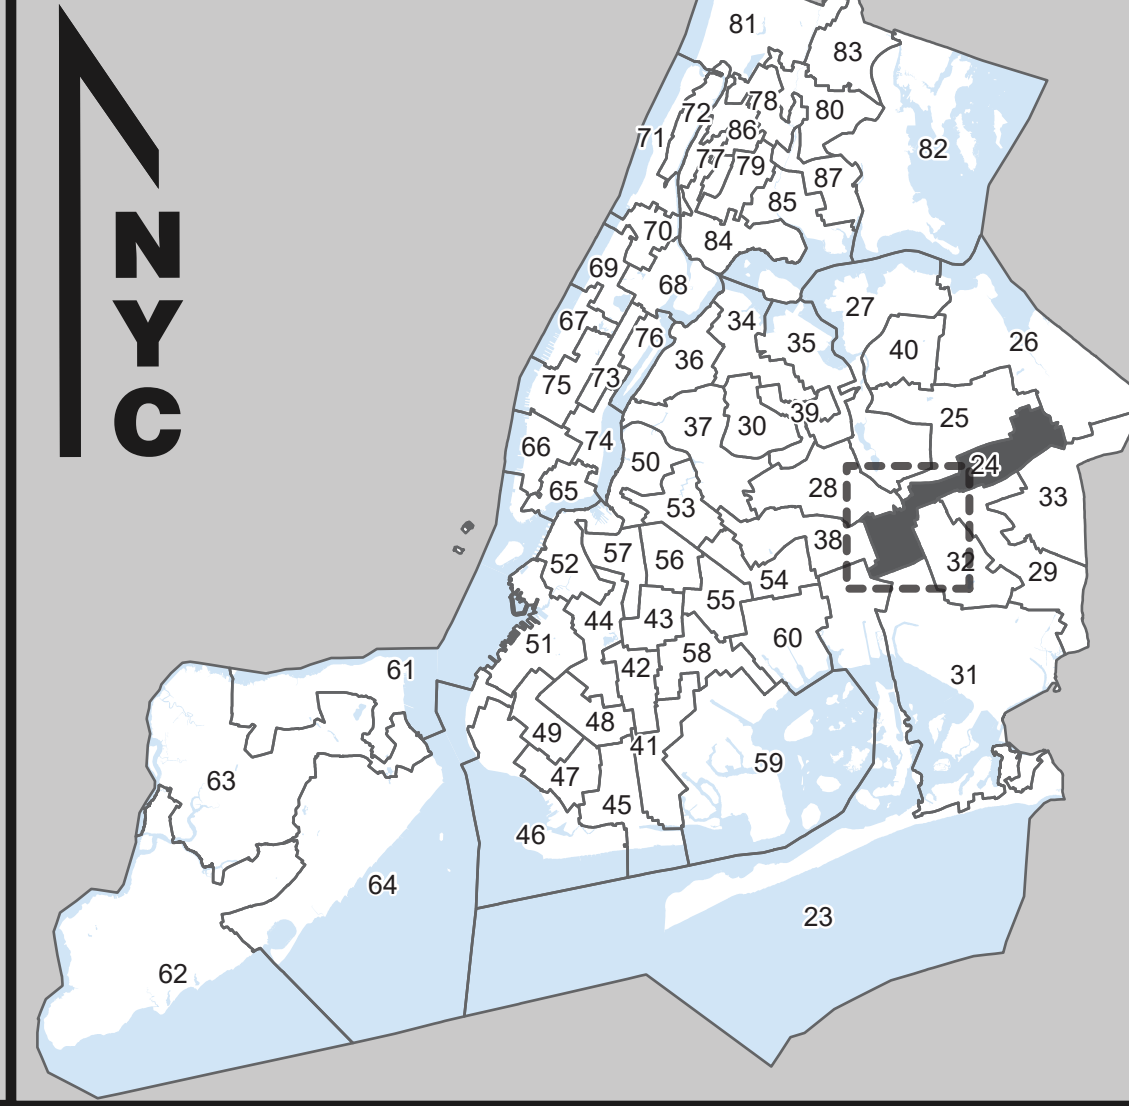

**Board of Elections**  
in the City of New York

Assembly District

**24**  
Part 1 of 2  
Queens

**NOTES**

Locations of Polling Places are subject to change.

**Source Data Statement:**  
All data available at <https://opendata.cityofnewyork.us/>

**Board of Elections**  
in the City of New York

**VOTE NYC**

Assembly District  
**24**  
Part 2 of 2  
Queens

NOTES	

Board of Elections in the City of New York  
Created: 11/13/2023

**Source Data Statement:**  
All data available at <https://opendata.cityofnewyork.us/>